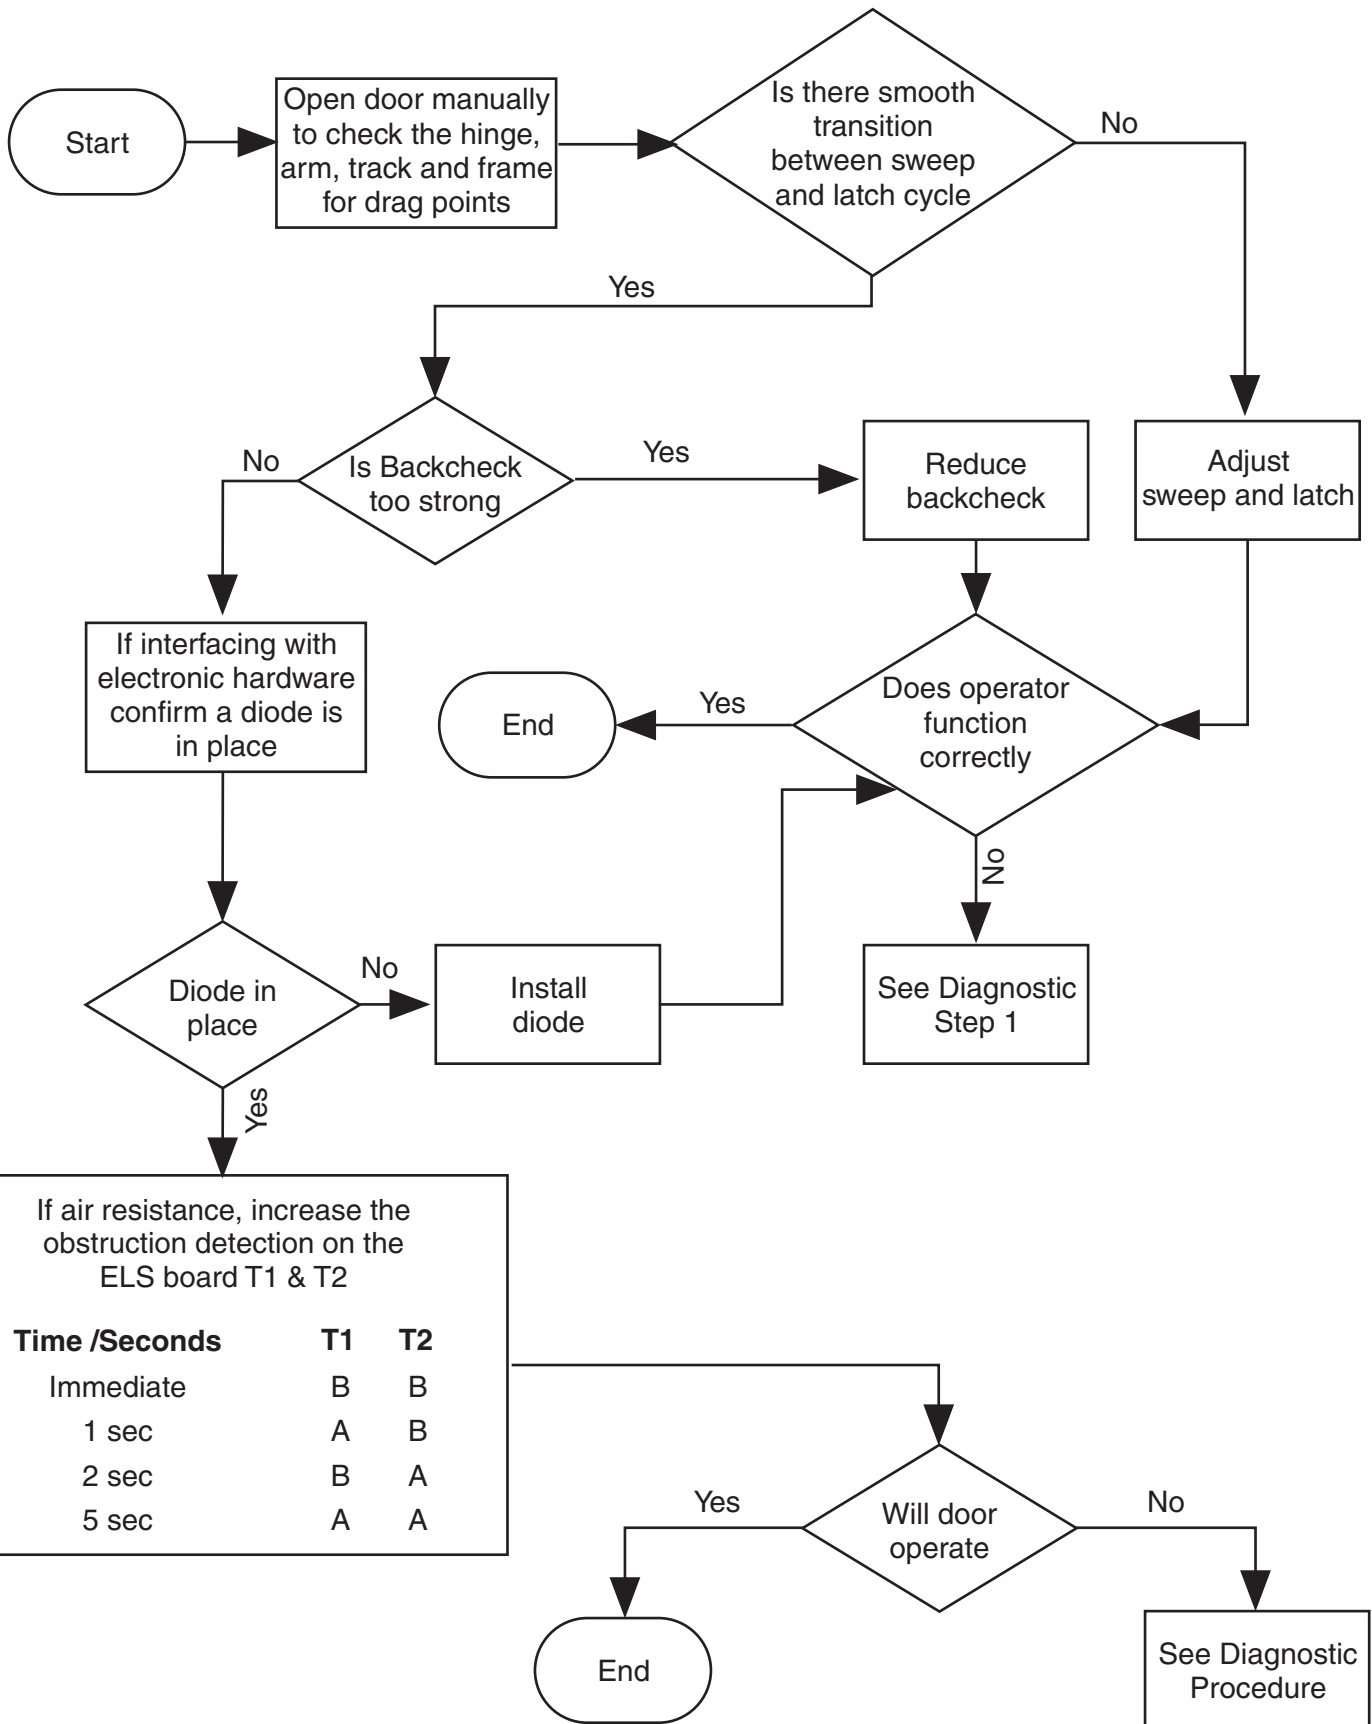

Door Closes Before Reaching Hold Open