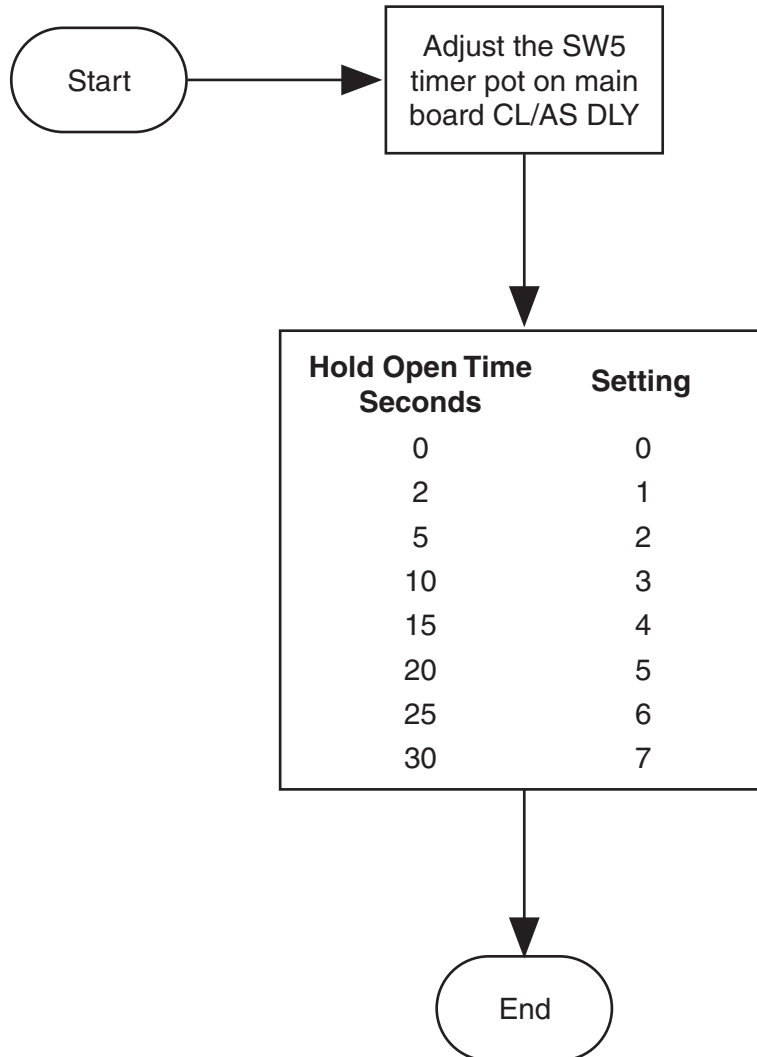

# Diagnostic Procedure Step 1

# Diagnostic Procedure Step 2

# Teaching / Reset ELS Board

# Hold Open Time Setting