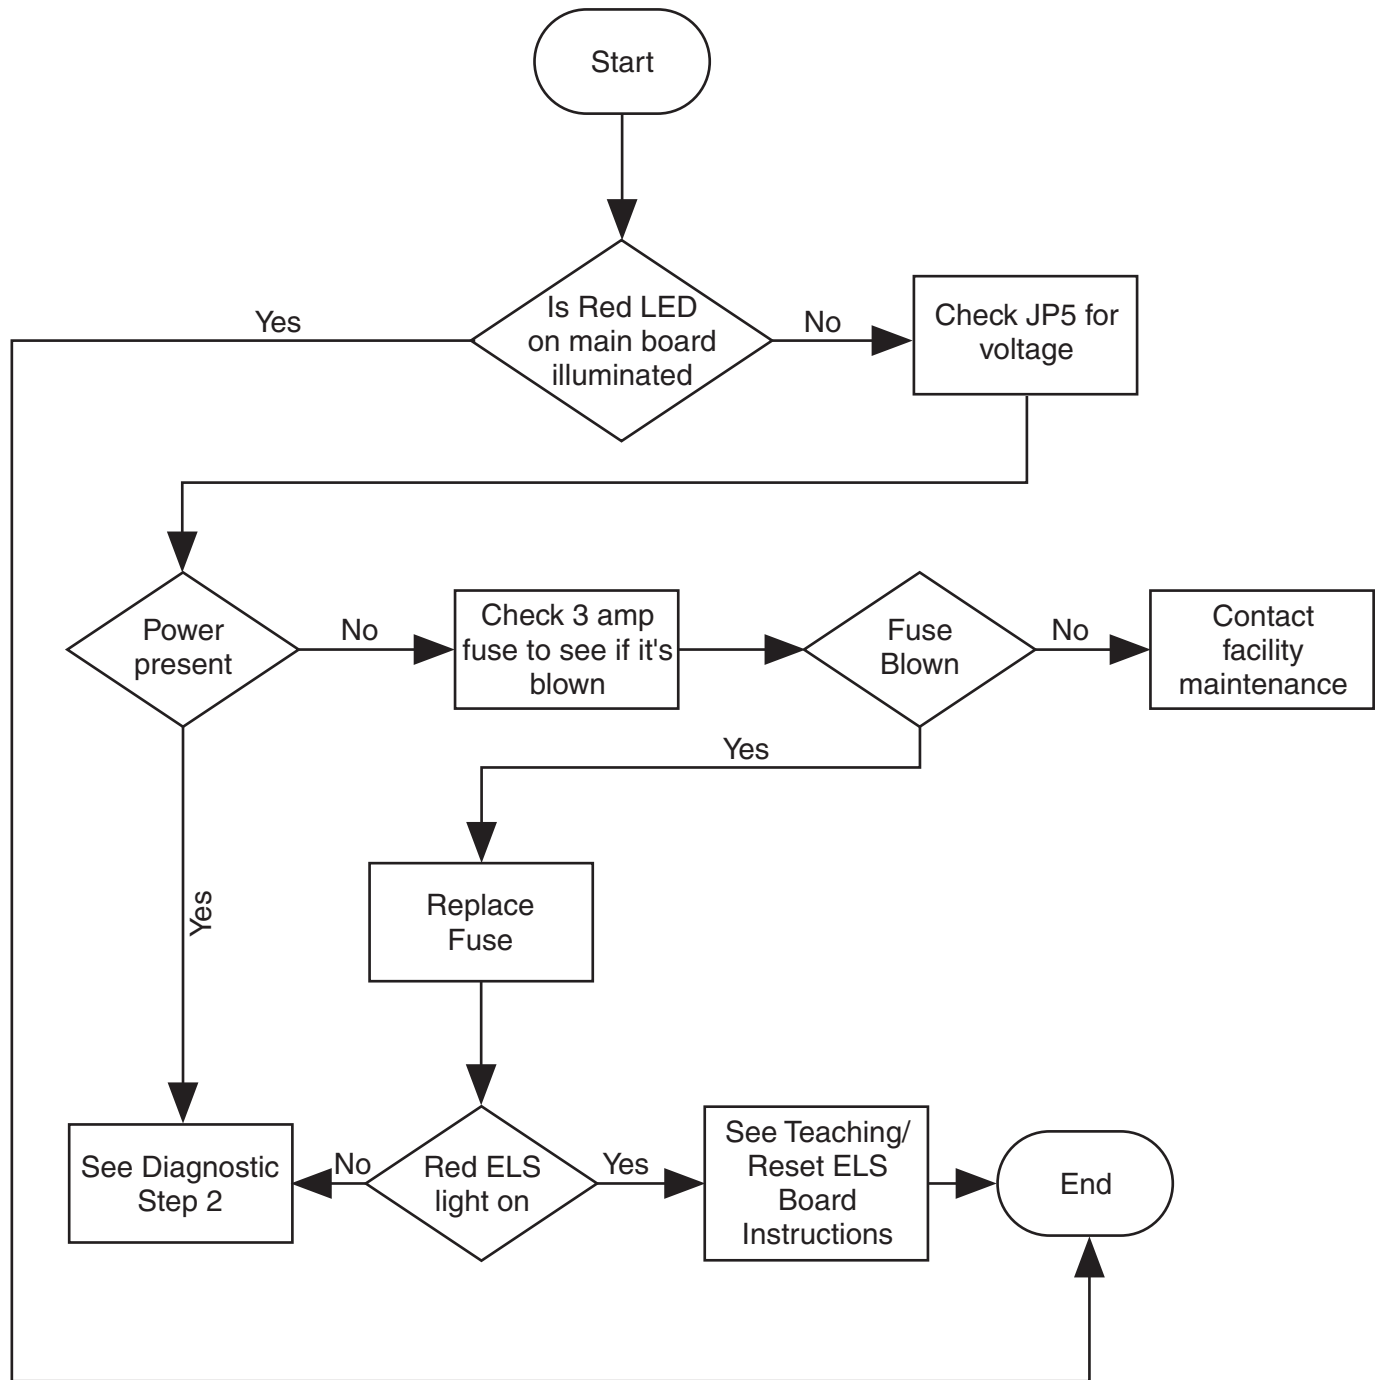

### Power to Operator Test

# Diagnostic Procedure Step 1

# Diagnostic Procedure Step 2

# Door Reopens Before Reaching Jamb