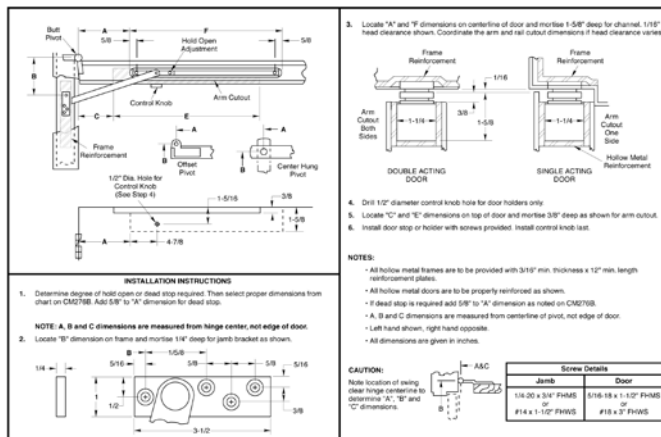

Standard Product – Changed Location on Door

Where does the door hardware go on the door? With *Rixson*, just about anywhere you need it to. Our special layout templates allow you to move the position of a closer or holder to accommodate other hardware on the door.