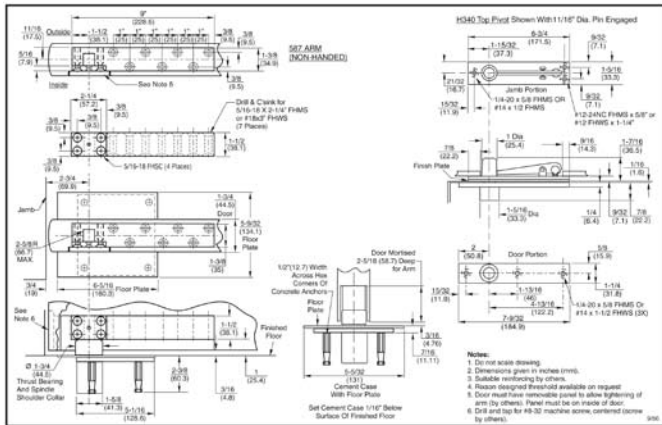

Non-Standard Applications

You're not like other designers – and neither are your designs. With Rixson, standard catalogued products can be used in very un-standard ways. So, go ahead and create that hidden room. Only you'll know how the bookcase transforms to a secret passageway.

Engineered Solutions

Concealed Door

When is a door not a door? When it's a chameleon ... concealed to look like part of the surrounding environment. With a Rixson special layout, an extended offset can accommodate cladding on a door to match the surrounding wall.