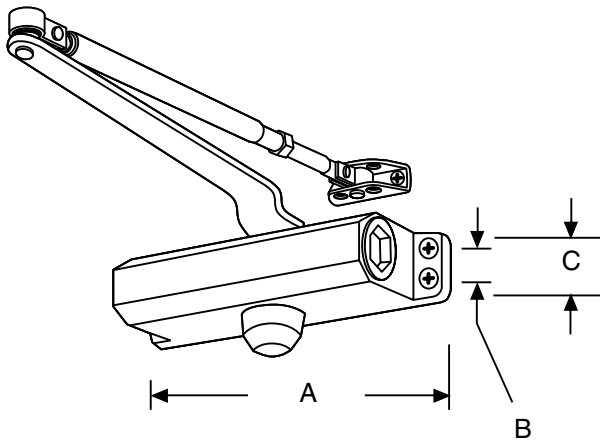

## applications

regular arm

top jamb

parallel arm

## dimensions

Model #	Description	A	B	C	Projection
1101BF	Multi-sized 1-4, Non-Hold Open				2-7/8" (73mm)
1111BF	Multi-sized 1-4, Hold Open	9-3/4" (248mm)	3/4" (19mm)	1-7/8" (48mm)	
1104BC	Size 4, Non-Hold Open				3" (76mm)