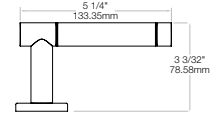

For more information on the Piet Collection and the complete Muséo® line visit corbinruswinmuseo.com

Available finishes

629 Polished stainless steel

630 Satin stainless steel

21L

Leather Insert

21M

Polished with Satin Insert