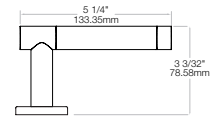

21S

Santoprene™ Insert

21W

Wood Insert

23M

25M

an element of
the **good design** studio

www.thegooddesignstudio.com