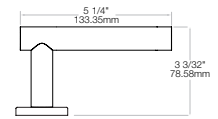

21S

Santoprene™ Insert

21W

Wood Insert

23M

25M

an element of
the **good design** studio

www.thegooddesignstudio.com