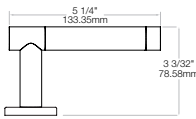

MUSÉO®

Think of the Piet Collection for commercial projects such as office campuses, museums, and hotels; and large residential projects such as condominium complexes. Designed for use with a full complement of Corbin Russwin commercial door hardware, the Piet Collection levers coordinate seamlessly with our exit devices, tubular locks, mortise locks and access control hardware, to create a cohesive design without compromising quality or functionality.

For more information on the Piet Collection and the complete Muséo® line visit corbinruswinmuseo.com

Available finishes

629 Polished stainless steel

630 Satin stainless steel

21L

21M

21S

21W

23M

25M

an element of
the **good design** studio

www.thegooddesignstudio.com

ASSA ABLOY group companies offer suited door openings in the epic pursuit of **Good Design** and the **Total Aesthetic Opening**.

Corbin Russwin, Inc.
225 Episcopal Road
Berlin, CT 06037-4004
Phone 800.543.3658
Fax 800.447.6714
corbinruswin.com

**Corbin
Russwin**
ASSA ABLOY

Corbin Russwin and Design® and Muséo® are registered trademarks of Corbin Russwin, Inc., an ASSA ABLOY Group company. These materials are protected under US copyright laws. Other products' brand names may be trademarks or registered trademarks of their respective owners and are mentioned for reference purposes only. All contents current at time of publication. Corbin Russwin, Inc., an ASSA ABLOY Group company reserves the right to change availability of any item in this sell sheet, its design, construction, and/or its materials. Copyright © 2009 Corbin Russwin, Inc., an ASSA ABLOY Group company. All rights reserved. Reproduction in whole or in part without the express written permission of Corbin Russwin, Inc. is prohibited.