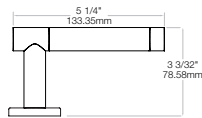

For more information on the Piet Collection and the complete Muséo® line visit corbinruswinmuseo.com

Available finishes

629 Polished stainless steel

630 Satin stainless steel

21L

Leather Insert

21M

Polished with Satin Insert