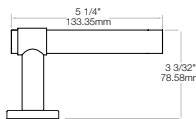

21S

Santoprene™ Insert

21W

Wood Insert

23M

25M

an element of
the **good design** studio

www.thegooddesignstudio.com