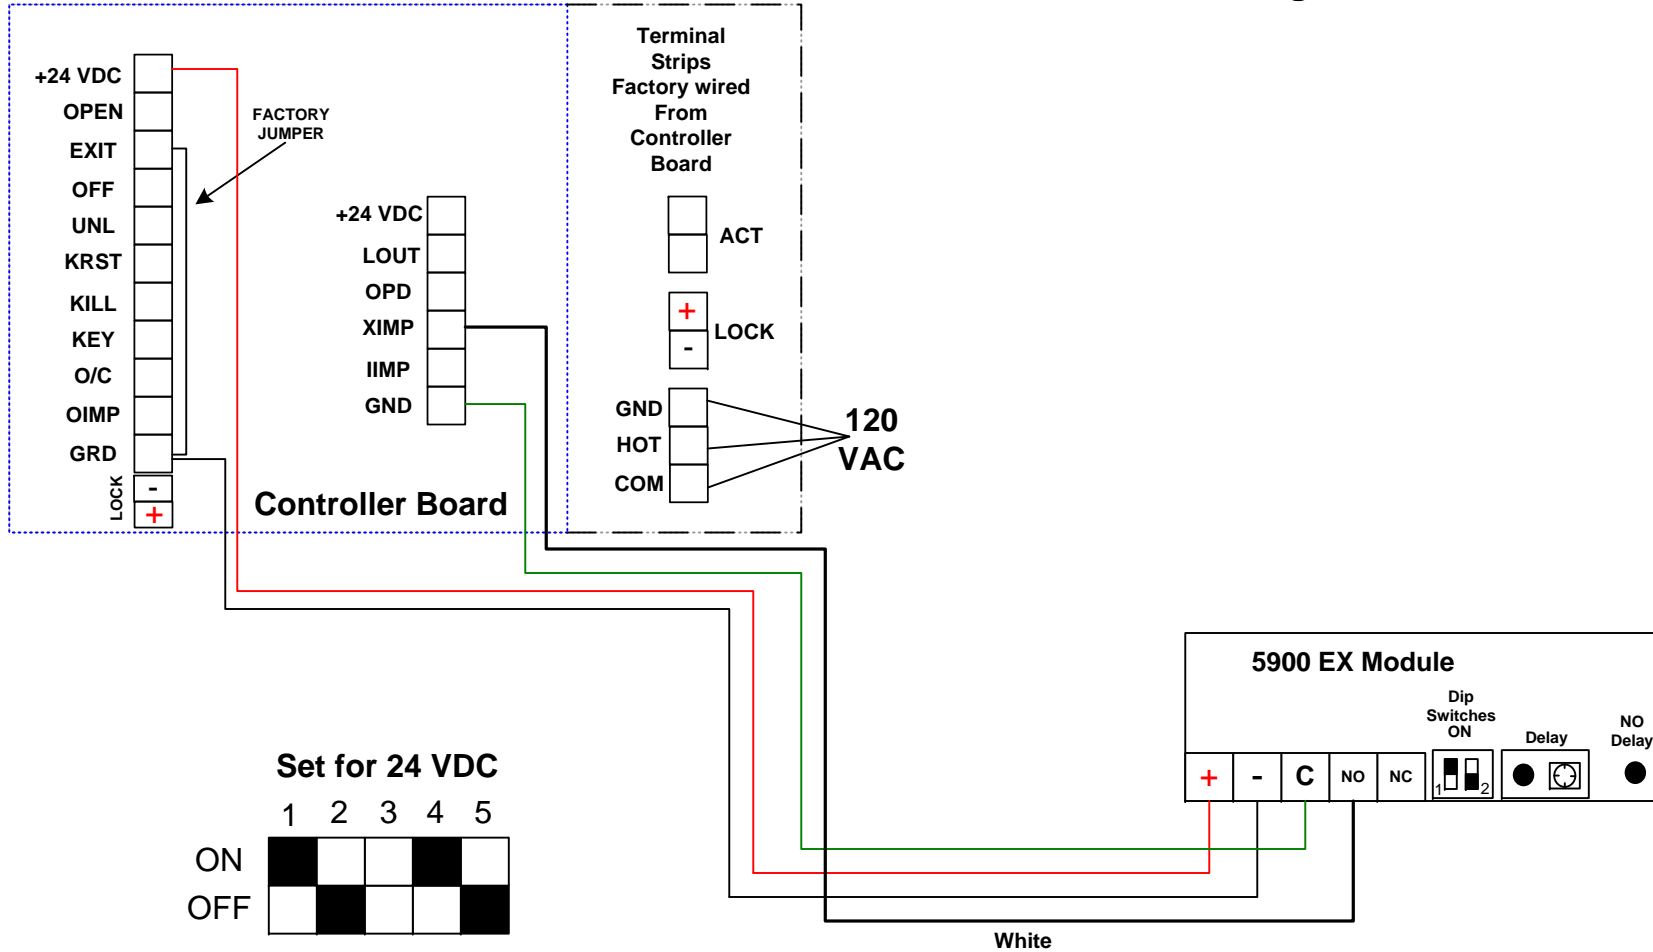

### 5900 X-in Operator x Executive Feature Using a 5900EXPKG

#### Norton 5900 Series X-in Power Operator

Set for 24 VDC

- 1-Lock 12V Off/24V ON
- 2-Locked WO Power (OFF) with Power (ON)
- 3- Lock Release (ON) Pulls door closer to jamb to free latchbolt
- 4- Lock kick
- 5- Not Used