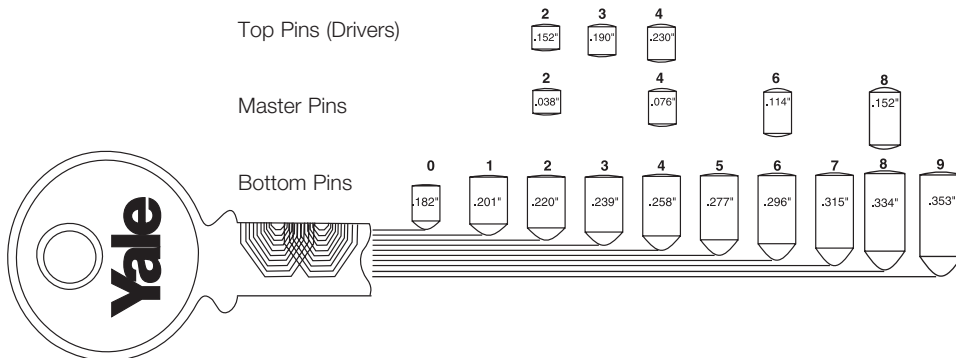

Specifications

KEY AND PIN SPECIFICATIONS (.019")

Possible Cuts	MACS (Violation With)
0	6, 7, 8, 9
1	7, 8, 9
2	8, 9
3	9
4	None
5	None
6	0
7	0, 1
8	0, 1, 2
9	0, 1, 2, 3

*MACS (Maximum Adjacent Cut Specification): the maximum allowable difference between cut depths.

Note: Illustrations are not drawn to actual size.

Specifications

PINNING FORMULA

Yale Locks & Hardware
 Address: 225 Episcopal Road
 Berlin, CT 06037-4004
 Tel: 1-800-438-1951
 Fax: 1-800-338-0965
 yalelocks.com