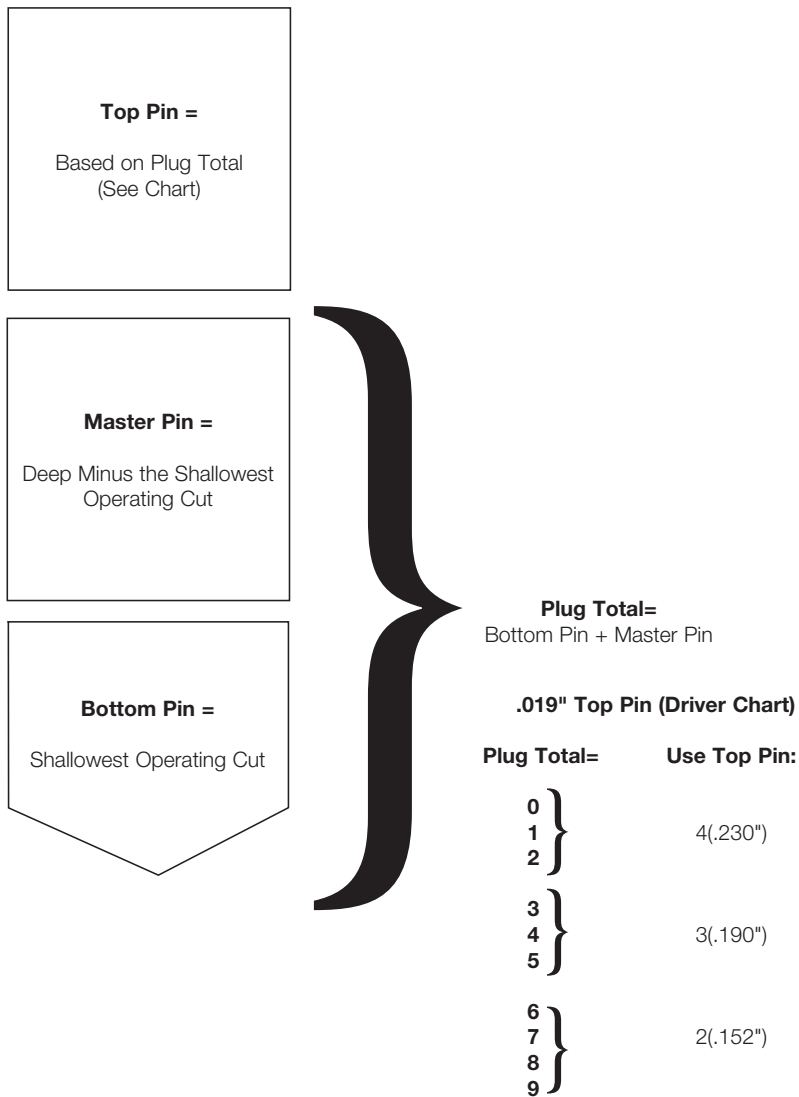

Specifications

KEY AND PIN SPECIFICATIONS (.019")

Possible Cuts	MACS (Violation With)
0	6, 7, 8, 9
1	7, 8, 9
2	8, 9
3	9
4	None
5	None
6	0
7	0, 1
8	0, 1, 2
9	0, 1, 2, 3

*MACS (Maximum Adjacent Cut Specification): the maximum allowable difference between cut depths.

Note: Illustrations are not drawn to actual size.

Specifications

PINNING FORMULA

Yale Locks & Hardware
 Address: 225 Episcopal Road
 Berlin, CT 06037-4004
 Tel: 1-800-438-1951
 Fax: 1-800-338-0965
 yalelocks.com