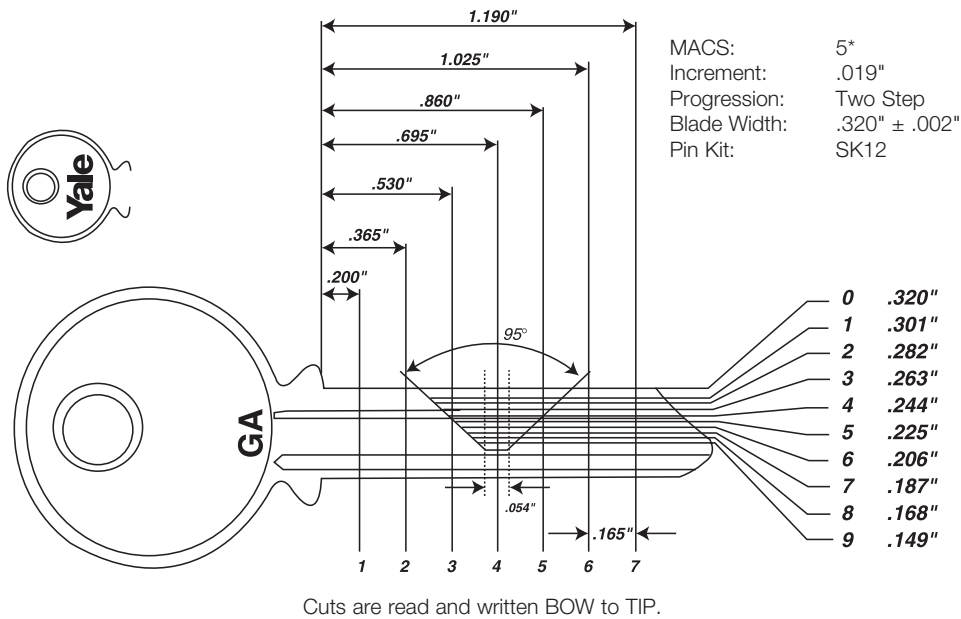

Specifications

KEY AND PIN SPECIFICATIONS (.019")

Possible Cuts	MACS (Violation With)
0	6, 7, 8, 9
1	7, 8, 9
2	8, 9
3	9
4	None
5	None
6	0
7	0, 1
8	0, 1, 2
9	0, 1, 2, 3

*MACS (Maximum Adjacent Cut Specification): the maximum allowable difference between cut depths.

Note: Illustrations are not drawn to actual size.

Specifications

PINNING FORMULA

Yale Locks & Hardware
 Address: 225 Episcopal Road
 Berlin, CT 06037-4004
 Tel: 1-800-438-1951
 Fax: 1-800-338-0965
 yalelocks.com