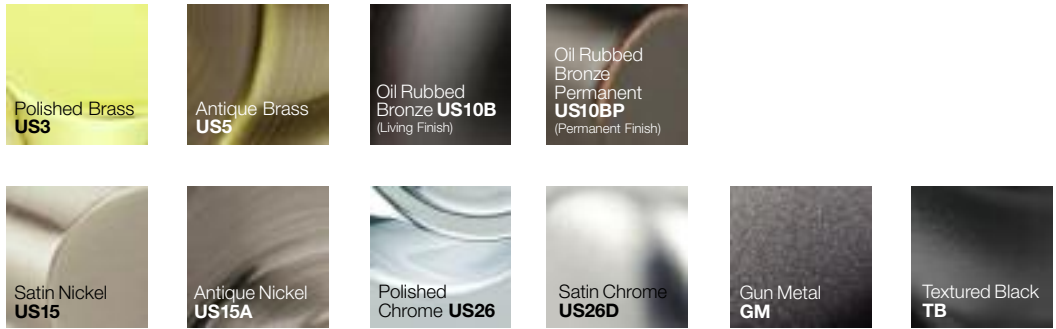

NEW
TRADITIONS®

Designer Finishes

Features & Specifications

New Traditions® from Yale®

Lifetime limited warranty for original owner

– finish & mechanical operation

ANSI Grade 3 – tested & certified to meet ANSI Grade 3 requirements

Pre-installed screws – quick-install mounting system saves installation time

Concealed screws – clean consistent look, no-scratch installation

Interior snap on-off knobs & levers – quick, scratch free installation

Removable cylinder – quick and easy re-keying that requires no special tools

Brass cylinder plug/housing standard – reduces wear/smooth operation

Non-handed levers – lowers inventory needs, minimizes mistakes

Interconnected handleset – one motion latch/deadbolt activation

Standard Specifications

Door Bores

2 1/8" Face Bore, 1" Edge Bore

Latch Face 1" x 2 1/4"

RC (Round Corner) or SC (Square Corner)

Backset

2 3/8" Fixed – RC/SC

2 3/4" Fixed – RC/SC

2 3/8" to 2 3/4" Adj – RC/SC

2 3/8" to 2 3/4" Adj Drive-in – RC/SC

Door Thickness

1 3/8" to 1 3/4"

Interconnected Handlesets

4" center to center

Cylinder

Yale KW 5 Pin All Brass Cylinder

Schlage® Keyway Available

Keying

BOX PACK: KD (Keyed Different)

CLEAR PACK: KA6 (Keyed Alike in sets of 6)

Faceplate

1"W x 2 1/4" H

Strike

Knobs, Levers & Handleset

BOX PACK: 2 1/4" Full Lip RC/SC

CLEAR PACK: 2 1/4" Full Lip RC/SC

Deadbolts

BOX PACK: 1"x 2 1/4" RC/SC

CLEAR PACK: 1"x 2 1/4" RC/SC

Handleset Latch*

Split Hub Latch

*Multiple latch and strike configurations available to meet your needs

Certified ANSI/BHMA

A156.2 Series 4000 Grade 3

Handlesets

Door Handing

Handlesets are non-handed.

Specify right or left-handed for lever interior trim only.

Interior Trim

BOX PACK: Cirrus Knob

CLEAR PACK: Cirrus Knob

U.L.

90 Minute U.L. Rating Available
Entry and Deadbolt function

The world's favorite lock

Yale Locks & Hardware

100 Yale Avenue
Lenoir City, TN 37771-3226 USA
Tel 1-800-438-1951 Fax 1-800-338-0965
www.yalelocks.com

Yale Locks & Hardware is a division of Yale Security Inc., an ASSA ABLOY Group company.

The ASSA ABLOY Group is the world's leading manufacturer and supplier of locking solutions, meeting tough end-user demands for safety, security and user friendliness.

099646 5/10

An ASSA ABLOY Group brand

ASSA ABLOY