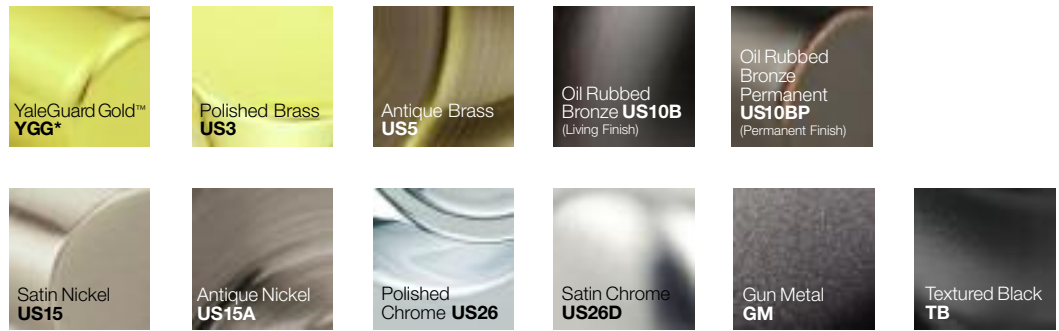

Designer Finishes

Features & Specifications

Unique YH Collection™ from Yale®

Lifetime limited warranty for original owner – finish & mechanical operation

ANSI Grade 2 – meets high performance requirements

Push button locking – single turn operation to unlock, meets ADA guidelines

Pre-installed screws – pre-started screws makes installation quick & easy

Concealed screws – clean consistent look, no-scratch installation

Screw guides – quick installation

Removable knobs & levers – scratch free installation, easy re-keying

Brass cylinder plug/housing standard – reduces wear/smooth operation

6 pin cylinder – increased security and key combinations

Front removable deadbolt cylinder – ideal for apartment & rental market

Interconnected handleset – available in Jamestown

Concealed screws on double cylinder deadbolt – enhances style

Square spindle – easy alignment of lockset during installation, easier to operate

Non-handed levers – lowers inventory needs, minimizes mistakes

Standard Specifications

Door Bores

2 1/8" Face Bore, 1" Edge Bore

Latch Face 1" x 2 1/4"

RC (Round Corner) or SC (Square Corner)

Backset

2 3/8" Fixed – RC/SC

2 3/4" Fixed – RC/SC

2 3/8" to 2 3/4" Adj – RC/SC

2 3/8" to 2 3/4" Adj Drive-in – RC/SC

Door Thickness

1 3/8" to 1 3/4"

Interconnected Handlesets

4" center to center

Cylinder

KW 6 Pin All Brass Cylinder

Keying

BOX PACK: KD (Keyed Different)

Specialty Keying Available

CLEAR PACK: KD (Keyed Different)

Keyway

Yale KW 6 Pin All Brass Cylinder

Schlage Keyway Available

Faceplate

1" x 2 1/4" RC (Round Corner)

Strike

Knobs, Levers & Handleset

BOX PACK: 2 1/4" Full Lip RC/SC

Deadbolts BOX PACK: 3 5/8"

Security Strike RC/SC

Handleset Latch*

Split Hub Latch

Certified ANSI/BHMA

A156.2 Series 4000 Grade 2

Handlesets

Door Handing

Handlesets are non-handed.

Specify right or left-handed

for lever interior trim only.

Interior Trim

BOX PACK: Bridgeport Knob

U.L.

90 Minute U.L. Rating Available

The world's favorite lock

Yale Locks & Hardware

100 Yale Avenue
Lenoir City, TN 37771-3226 USA
Tel 1-800-438-1951 Fax 1-800-338-0965
www.yalelocks.com

Yale Locks & Hardware is a division of Yale Security Inc., an ASSA ABLOY Group company.

The ASSA ABLOY Group is the world's leading manufacturer and supplier of locking solutions, meeting tough end-user demands for safety, security and user friendliness.

099647 5/10

An ASSA ABLOY Group brand

ASSA ABLOY