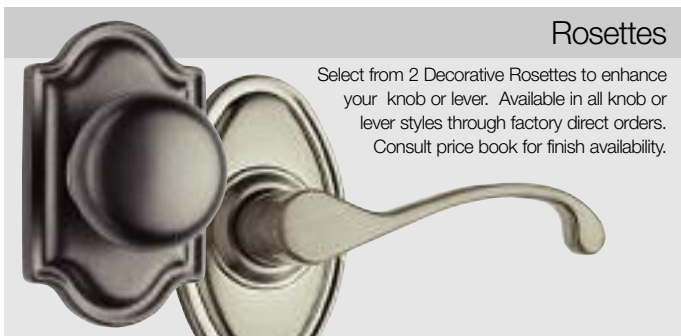

Milan

Meridian

Rosettes

Select from 2 Decorative Rosettes to enhance your knob or lever. Available in all knob or lever styles through factory direct orders. Consult price book for finish availability.

Norwood