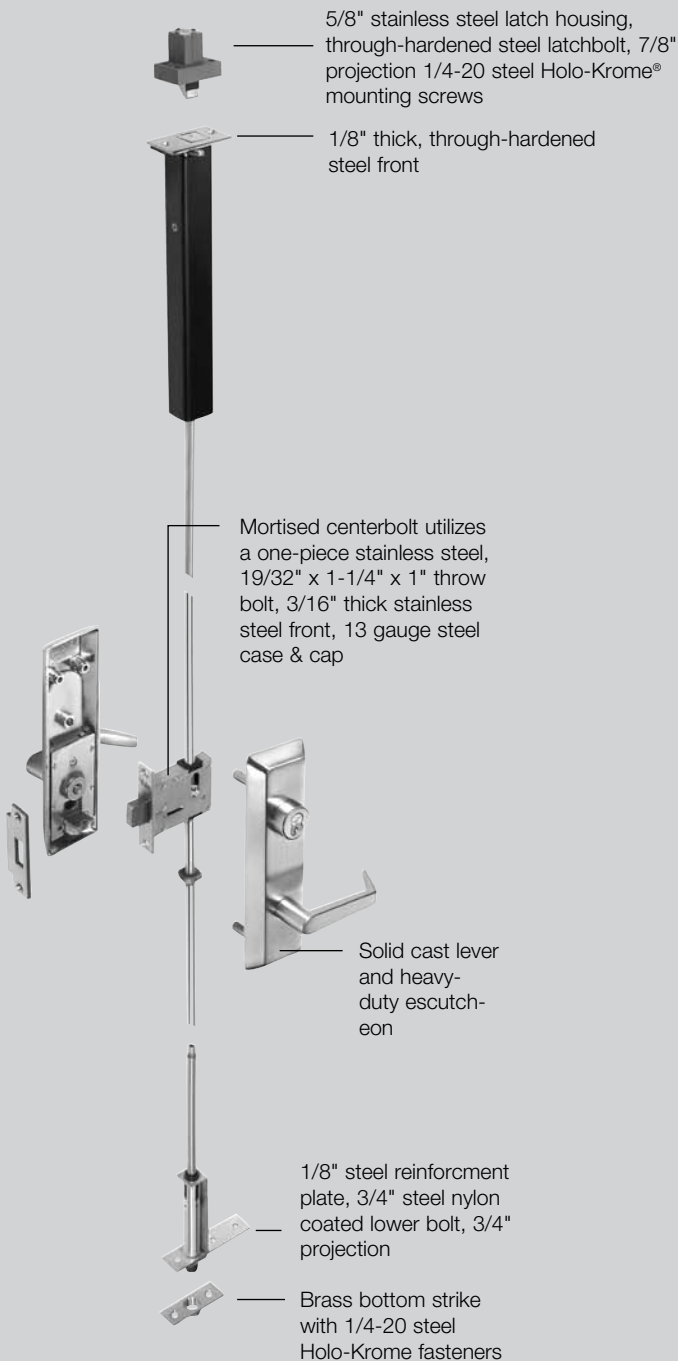

7380F Series Multi-Point Auto Deadlocking System

A Windstorm Solution Engineered to Save Lives

Yale® 7380F Series is a multi-point auto deadlocking system developed to help protect lives while securing a community shelter and safe room entry. Extra heavy-duty steel components firmly fasten the door to the frame - at top, bottom and center latch points - reinforcing the opening to endure severe wind speeds and flying debris.

Applications

The 7380F Series is UL approved for use with the ASSA ABLOY severe windstorm

rated door assemblies to comply with FEMA 320 and 361 guidelines. This device is ideal for Community Shelters and Safe Rooms, Corporate Campuses, Schools, Healthcare Facilities and Government Facilities

Features & Benefits

- Multi-point auto deadlocking system
- Both inswing and outswing applications
- UL approved to FEMA 361 and FEMA 320 guidelines
- Fully Integrated - 7380F is part of a complete ASSA ABLOY severe windstorm solution system with CECO StormPro® 361, CURRIES StormPro® 361 and FLEMING BARON F-5 doors and frames and McKINNEY hinges
- Heavy-duty escutcheon standard
- Fortified with high tensile alloy Holo-Krome® fasteners
- All multi-points are activated automatically when the door is closed
- Seven-year warranty

Outside/Inside	Series/ Function	Type	Function Description
	7388F	Classroom	<ul style="list-style-type: none"> • Multi-point auto deadlocking • Multi-point latch retraction by lever either side, unless outside lever is locked by key outside • Inside lever always free
	7381F	Passage or Closet	<ul style="list-style-type: none"> • Multi-point auto deadlocking • Multi-point latch retraction by lever either side • Both levers always free
	7384F	Passage Lever x Blank Plate	<ul style="list-style-type: none"> • Multi-Point auto deadlocking • Multi-Point latch retraction by inside lever • Lever on one side, blank plate on the other • Lever always free • For inswing window storm shutters and doors