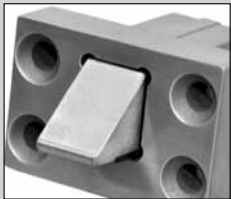

# 7180(F)TD Multi-Point Exit Device Auto Latching System

A Windstorm Solution Engineered to Save Lives

The Yale® 7180(F)TD is a robust three-point latching system engineered to help protect lives by security community shelter entries. Extra heavy-duty steel components firmly fasten the door to the frame - at top, bottom and center latch points - reinforcing the opening to endure severe wind speeds and flying debris.

## Features

- Three-point auto deadlocking  Tornado
- UL 3-hour fire rating
- UL Listed and certified in accordance with FEMA 361 and ICC 500.
- Fully Integrated - 7180(F)TD is part of a complete ASSA ABLOY tornado and hurricane shelter solution with GECO StormPro® 361, CURRIES StormPro® 361 and FLEMING F-5 doors and frames and McKINNEY® SP hinges
- Heavy-duty escutcheon standard
- Patented SquareBolt® security deadbolt (Pat. no. 5,605,362) designed for maximum holding power
- Available with a variety of trim styles and finishes
- Through-bolts on door for solid attachment
- Fortified with high tensile alloy Holo-Krome® fasteners
- All latching points are activated automatically when the door is closed
- Seven-year warranty

#### Top Latch

5/8" stainless steel housings, 3/4" projection with 1/8" door gap

#### Center Bolt

Full 3/4" (19mm) projection, 1" (25mm) wide, positive deadlocking by auxiliary bolt