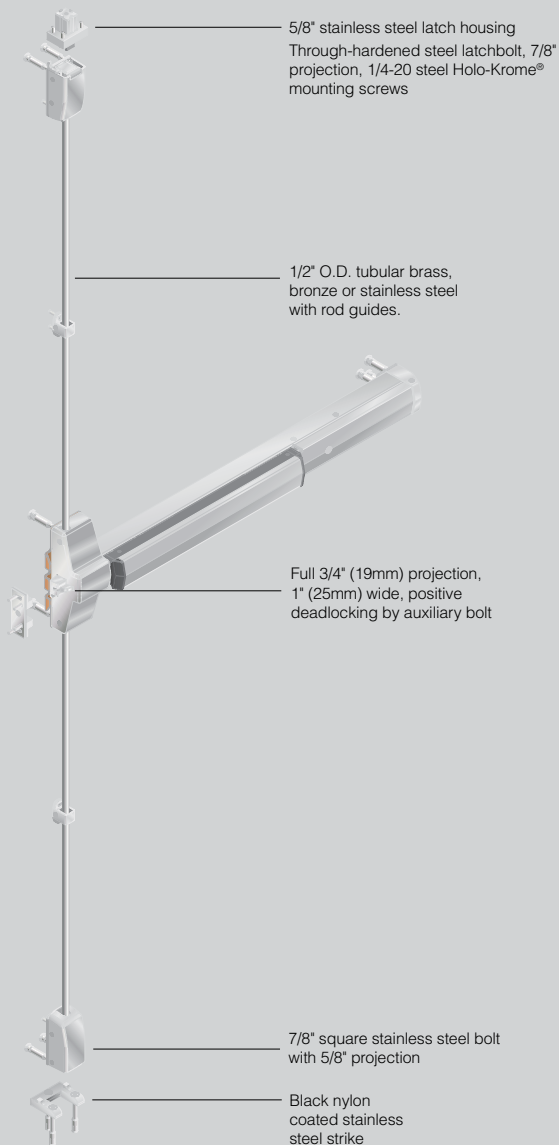

# 7180(F)TD Multi-Point Exit Device Auto Latching System

A Windstorm Solution Engineered to Save Lives

The Yale® 7180(F)TD is a robust three-point latching system engineered to help protect lives by security community shelter entries. Extra heavy-duty steel components firmly fasten the door to the frame - at top, bottom and center latch points - reinforcing the opening to endure severe wind speeds and flying debris.

## Features

- Three-point auto deadlocking  Tornado
- UL 3-hour fire rating
- UL Listed and certified in accordance with FEMA 361 and ICC 500.
- Fully Integrated - 7180(F)TD is part of a complete ASSA ABLOY tornado and hurricane shelter solution with GECO StormPro® 361, CURRIES StormPro® 361 and FLEMING F-5 doors and frames and McKINNEY® SP hinges
- Heavy-duty escutcheon standard
- Patented SquareBolt® security deadbolt (Pat. no. 5,605,362) designed for maximum holding power
- Available with a variety of trim styles and finishes
- Through-bolts on door for solid attachment
- Fortified with high tensile alloy Holo-Krome® fasteners
- All latching points are activated automatically when the door is closed
- Seven-year warranty

#### Center Bolt

Full 3/4" (19mm) projection, 1" (25mm) wide, positive deadlocking by auxiliary bolt

#### Bottom Bolt

7/8" square stainless steel bolt with 5/8" projection