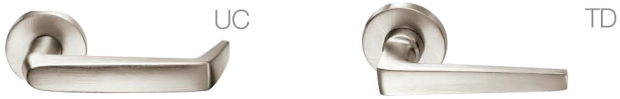

DANUBE

All levers meet ADA guidelines

Yale Locks & Hardware is a division of Yale Security Inc., an ASSA ABLOY Group company.

YALE, with its unique global reach and range of products, is the world's favorite lock.

ASSA ABLOY is the global leader in door opening solutions, dedicated to satisfying end-user needs for security, safety and convenience. 42743 - 12/10N

visit

www.reflectionsbyyale.com

contact

your local ASSA ABLOY Door Security Solutions team